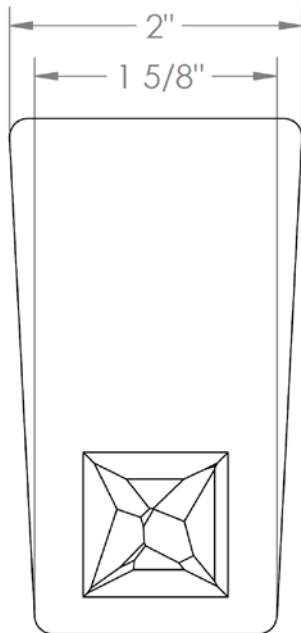

35-WTR-ED1

Wall Mounted Single-Valve Shower Trim

For use with SS-TS200-C, SS-TS200-H, SS-TS150-C, SS-TS150-H, SS-WD2, SS-WD3, SS-VCWD2 or SS-VCWD3 concealed roughs

35-WTR-ED2

Wall Mounted Single-Valve Shower Trim

For use with SS-TS200-C, SS-TS200-H, SS-TS150-C, SS-TS150-H, SS-WD2, SS-WD3, SS-VCWD2 or SS-VCWD3 concealed rough

WATERMARK DESIGNS 8/1/2018

35-WTR-ED3

Wall Mounted Single-Valve Shower Trim

For use with SS-TS200-C, SS-TS200-H, SS-TS150-C, SS-TS150-H, SS-WD2, SS-WD3, SS-VCWD2 or SS-VCWD3 concealed rough