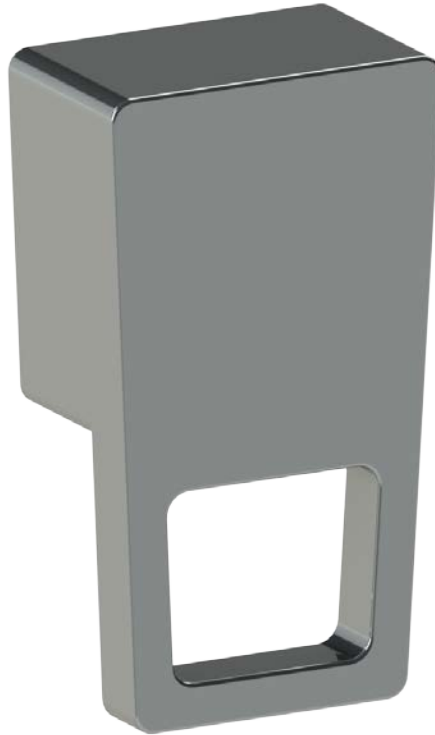

35-WTR-ED1

Wall Mounted Single-Valve Shower Trim

For use with SS-TS200-C, SS-TS200-H, SS-TS150-C, SS-TS150-H, SS-WD2, SS-WD3, SS-VCWD2 or SS-VCWD3 concealed roughs

35-WTR-ED2

Wall Mounted Single-Valve Shower Trim

For use with SS-TS200-C, SS-TS200-H, SS-TS150-C, SS-TS150-H, SS-WD2, SS-WD3, SS-VCWD2 or SS-VCWD3 concealed rough

WATERMARK DESIGNS 8/1/2018

35-WTR-ED3

Wall Mounted Single-Valve Shower Trim

For use with SS-TS200-C, SS-TS200-H, SS-TS150-C, SS-TS150-H, SS-WD2, SS-WD3, SS-VCWD2 or SS-VCWD3 concealed rough