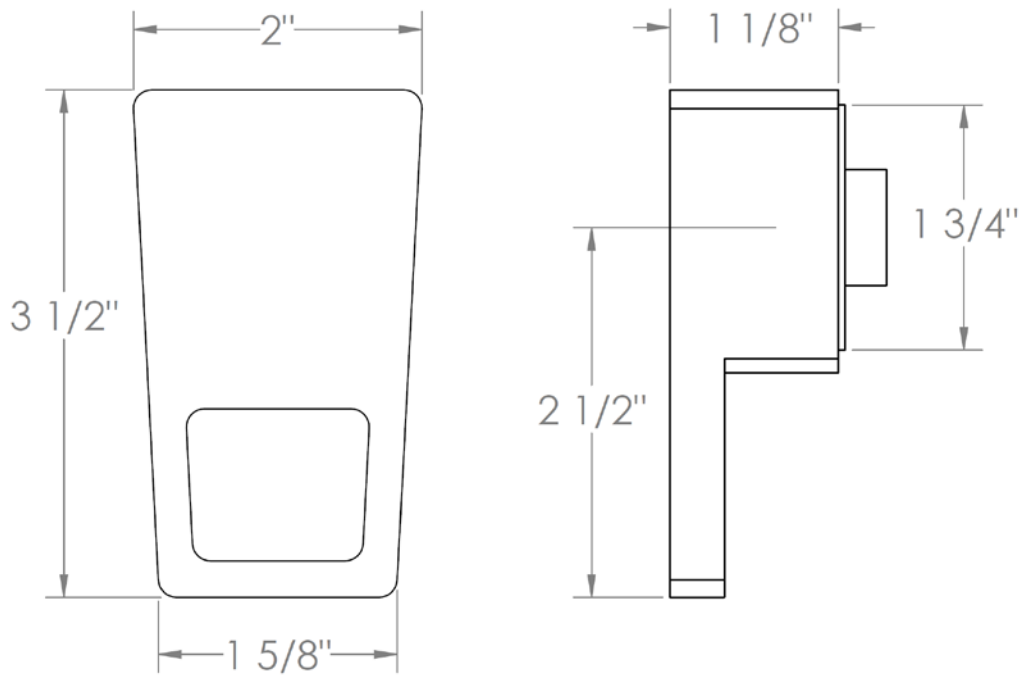

35-WTR-ED1

Wall Mounted Single-Valve Shower Trim

For use with SS-TS200-C, SS-TS200-H, SS-TS150-C, SS-TS150-H, SS-WD2, SS-WD3, SS-VCWD2 or SS-VCWD3 concealed roughs

35-WTR-ED2

Wall Mounted Single-Valve Shower Trim

For use with SS-TS200-C, SS-TS200-H, SS-TS150-C, SS-TS150-H, SS-WD2, SS-WD3, SS-VCWD2 or SS-VCWD3 concealed rough

WATERMARK DESIGNS 8/1/2018

35-WTR-ED3

Wall Mounted Single-Valve Shower Trim

For use with SS-TS200-C, SS-TS200-H, SS-TS150-C, SS-TS150-H, SS-WD2, SS-WD3, SS-VCWD2 or SS-VCWD3 concealed rough