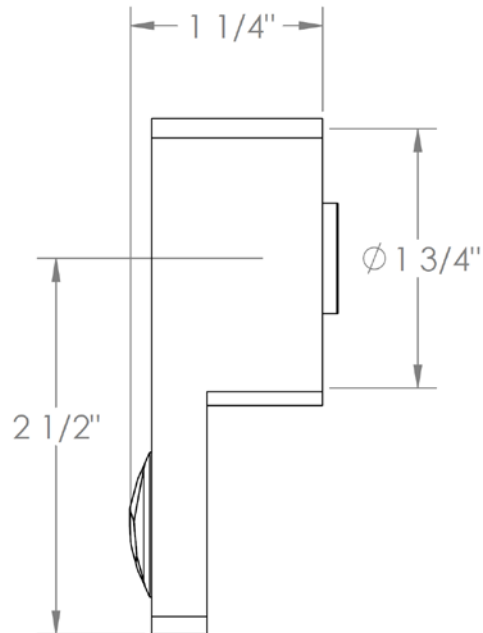

35-WTR-ED1

Wall Mounted Single-Valve Shower Trim

For use with SS-TS200-C, SS-TS200-H, SS-TS150-C, SS-TS150-H, SS-WD2, SS-WD3, SS-VCWD2 or SS-VCWD3 concealed roughs

35-WTR-ED2

Wall Mounted Single-Valve Shower Trim

For use with SS-TS200-C, SS-TS200-H, SS-TS150-C, SS-TS150-H, SS-WD2, SS-WD3, SS-VCWD2 or SS-VCWD3 concealed rough

WATERMARK DESIGNS 8/1/2018

35-WTR-ED3

Wall Mounted Single-Valve Shower Trim

For use with SS-TS200-C, SS-TS200-H, SS-TS150-C, SS-TS150-H, SS-WD2, SS-WD3, SS-VCWD2 or SS-VCWD3 concealed rough