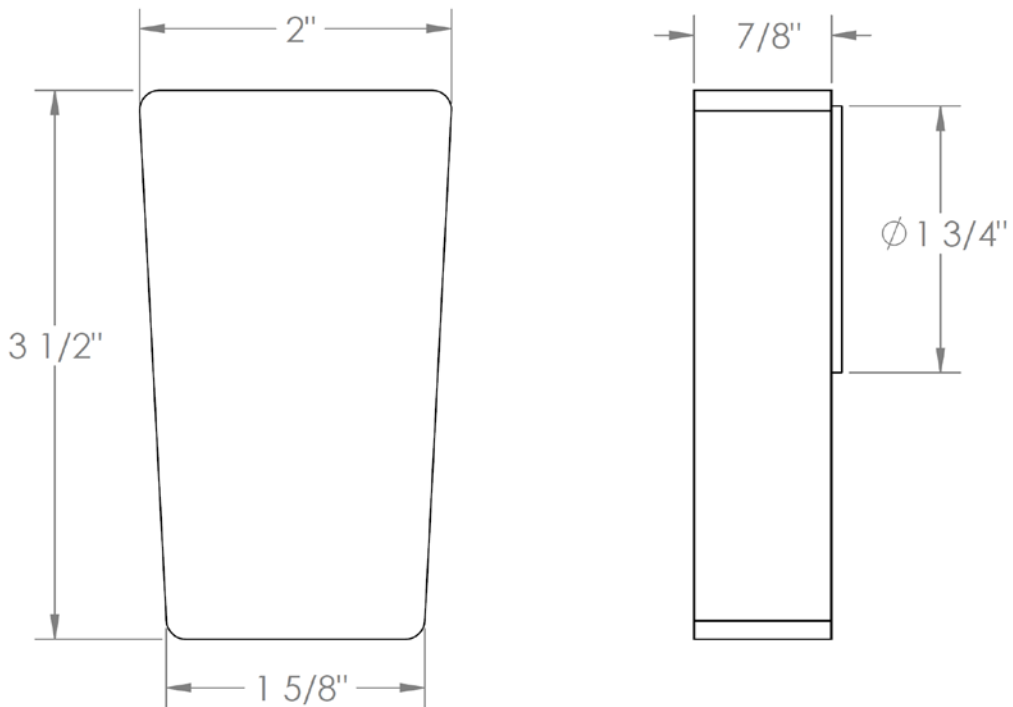

35-WTR-ED1

Wall Mounted Single-Valve Shower Trim

For use with SS-TS200-C, SS-TS200-H, SS-TS150-C, SS-TS150-H, SS-WD2, SS-WD3, SS-VCWD2 or SS-VCWD3 concealed roughs

35-WTR-ED2

Wall Mounted Single-Valve Shower Trim

For use with SS-TS200-C, SS-TS200-H, SS-TS150-C, SS-TS150-H, SS-WD2, SS-WD3, SS-VCWD2 or SS-VCWD3 concealed rough

WATERMARK DESIGNS 8/1/2018

35-WTR-ED3

Wall Mounted Single-Valve Shower Trim

For use with SS-TS200-C, SS-TS200-H, SS-TS150-C, SS-TS150-H, SS-WD2, SS-WD3, SS-VCWD2 or SS-VCWD3 concealed rough